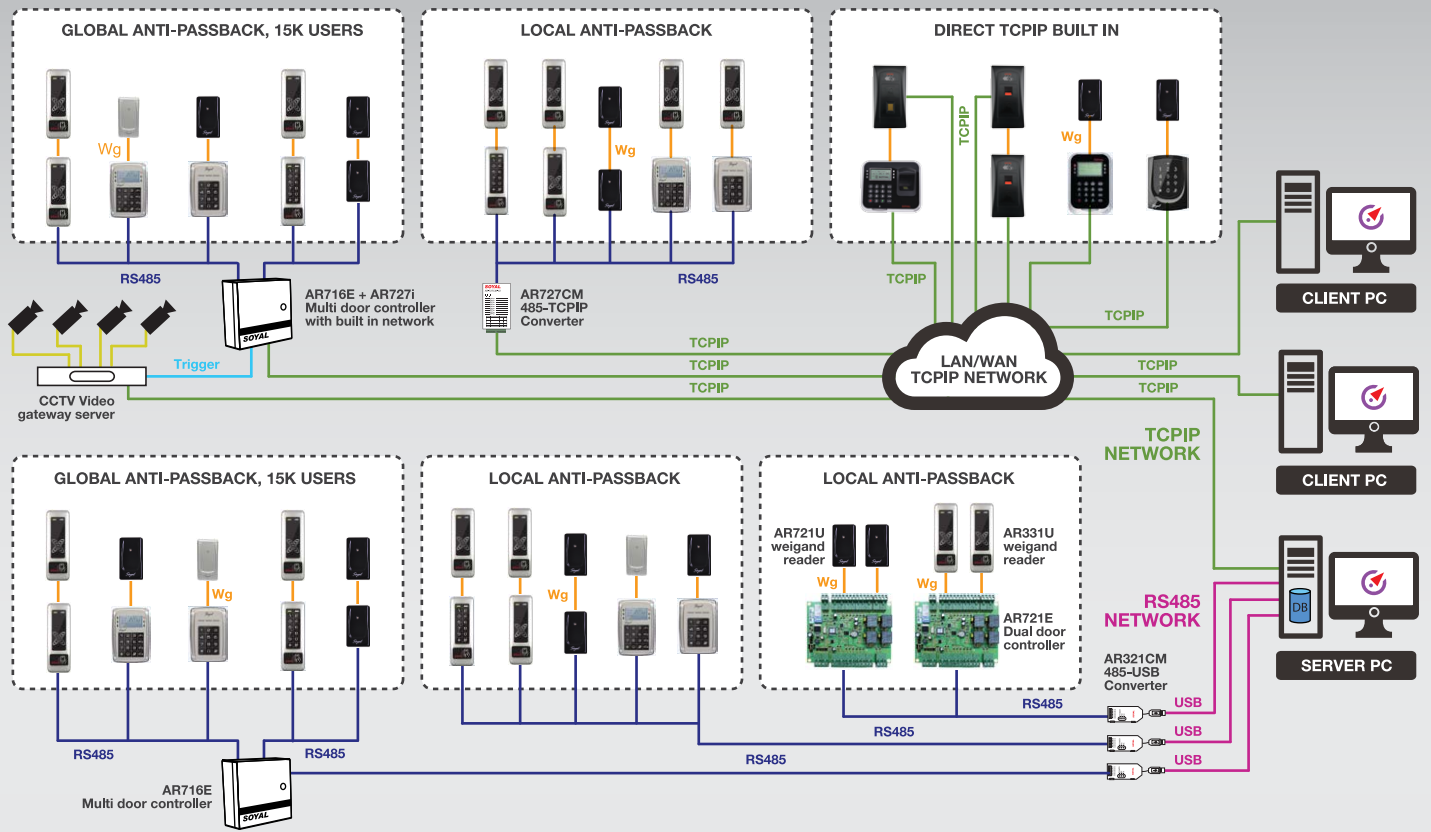

MODEL SELECTION

Model	AR837EF	AR881EF	AR837E	AR327H	AR321H	AR331HT	AR331HS	AR725E	AR723H
Card user	16000	16000	16000	3000	3000	3000	3000	16000	1024
Event memory	32000	32000	32000	1500	1500	1500	1500	32000	1200
Access mode	9000 fingerprint Card Pin	9000 fingerprint Card	Card Pin	Card Pin	Card Pin	Card Pin	Card	Card Pin	Card
Time zone	63	63	63	11	11	11	11	63	11
Network	Direct TCP/IP RS485	Direct TCP/IP RS485	Direct TCP/IP RS485	RS485	RS485	RS485	RS485	Direct TCP/IP RS485	RS485
Vandal Resistant Metal Housing	No	No	No	Yes	Yes	Yes	Yes	No	No
Weatherproof	No	No	No	Yes	Yes	Yes	Yes	No	No
LCD screen	Yes	No	Yes	Yes	No	No	No	No	No
Support AR716E	No	No	No	Yes	Yes	Yes	Yes	No	Yes
Dimension (mm) L x W x H	128x147x65	151x81x73	133x96x44	140x92x40	114x78x33	154x51x21	154x51x21	110x79x26	81x43x18
Weight (g)	572	363	253	473	319	314	314	185	66
Price range	*****	*****	*****	*****	***	***	***	****	**

ARCHITECTURE

FEATURE HIGHLIGHT

Clean and intuitive GUI help you search for access activity super fast

Double click event log to see pictures captured for that event

Flexible time attendance to automate clocking report and monitor staff punctuality

Advance version support multiple overnight shift and flexible shift. Attendance will calculate work time, over time, late arrive and early go back.

E-Map pin point threat location and helps you response to alarm faster

E-map will automatically pop up according to alarm event. Double click on icon will pop up live view video of the floor.